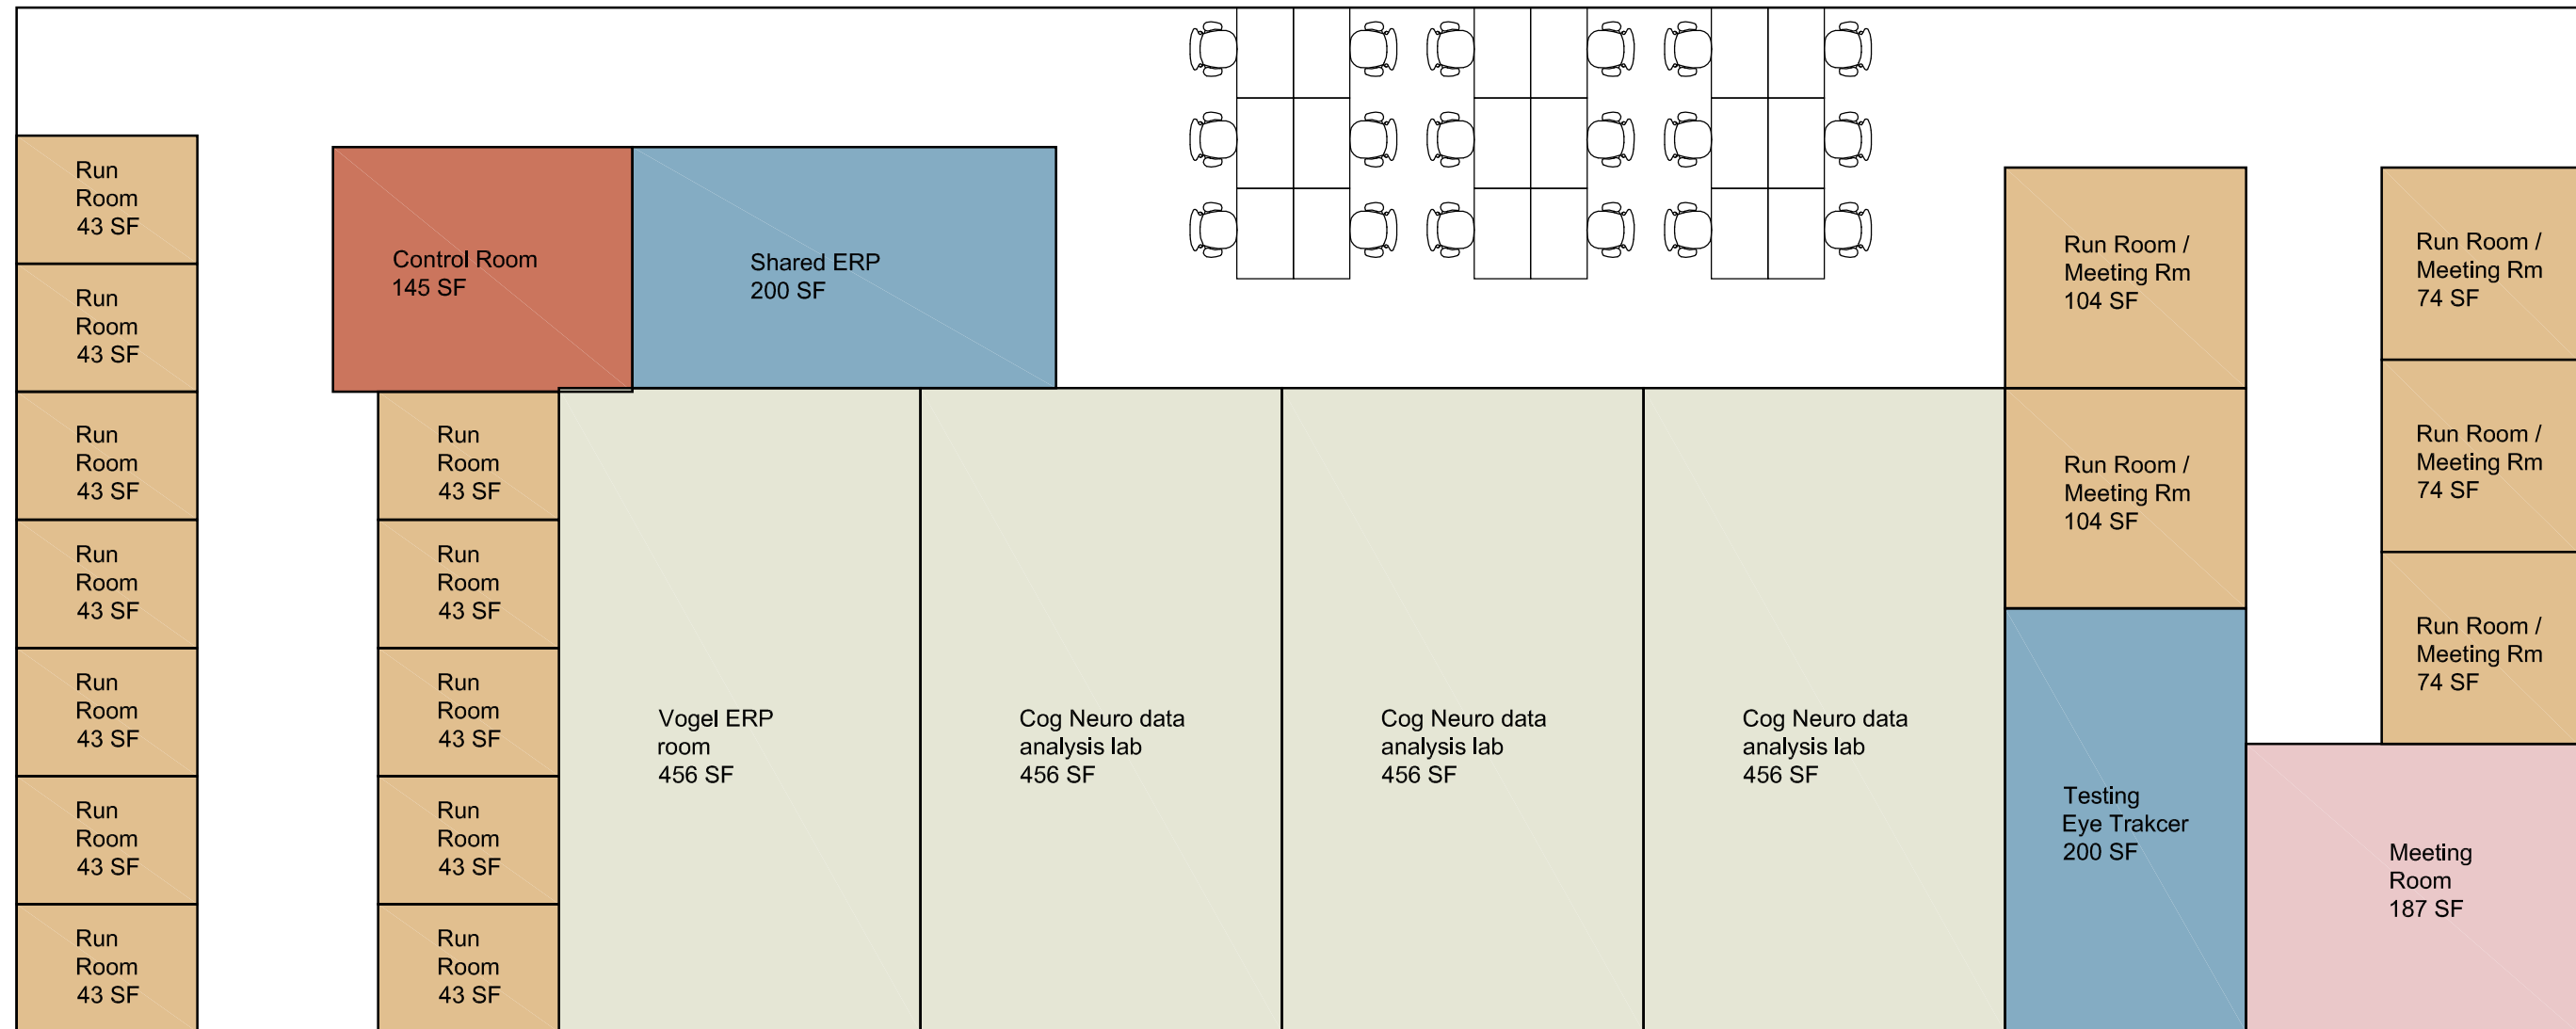

**HDR/THA  
4/14/09**

1. Proportion of one projection run room modified for fit.
2. Kinematics lab proportion modified.
3. Large run room is undersized.
4. No private offices for lab staff shown.
5. No meeting rooms shown.