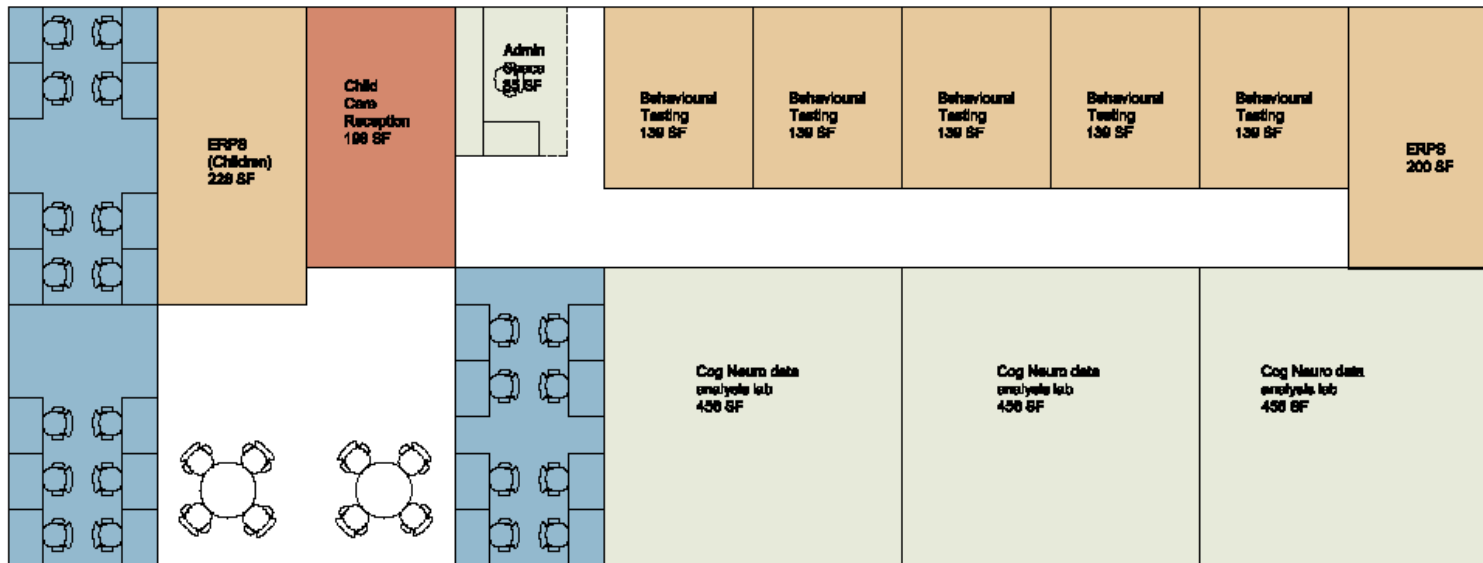

**HDR/THA  
4/14/09**

1. Proportion of one projection run room modified for fit.
2. Kinematics lab proportion modified.
3. Large run room is undersized.
4. No private offices for lab staff shown.
5. No meeting rooms shown.

Cognitive Neuroscience  
 Dry Lab Cluster 2  
 Option A

HDR/THA  
 4/14/09

Cognitive Neuroscience  
 Dry Lab Cluster 2  
 Option B

HDR/THA  
 4/14/09

Cognitive Neuroscience  
 Dry Lab Cluster 3  
 Option A

HDR/THA  
 4/14/09

Cognitive Neuroscience  
 Dry Lab Cluster 3  
 Option B

HDR/THA  
 4/14/09

**Cognitive Neuroscience  
Dry Lab Cluster 3  
Option C**

**HDR/THA  
4/14/09**