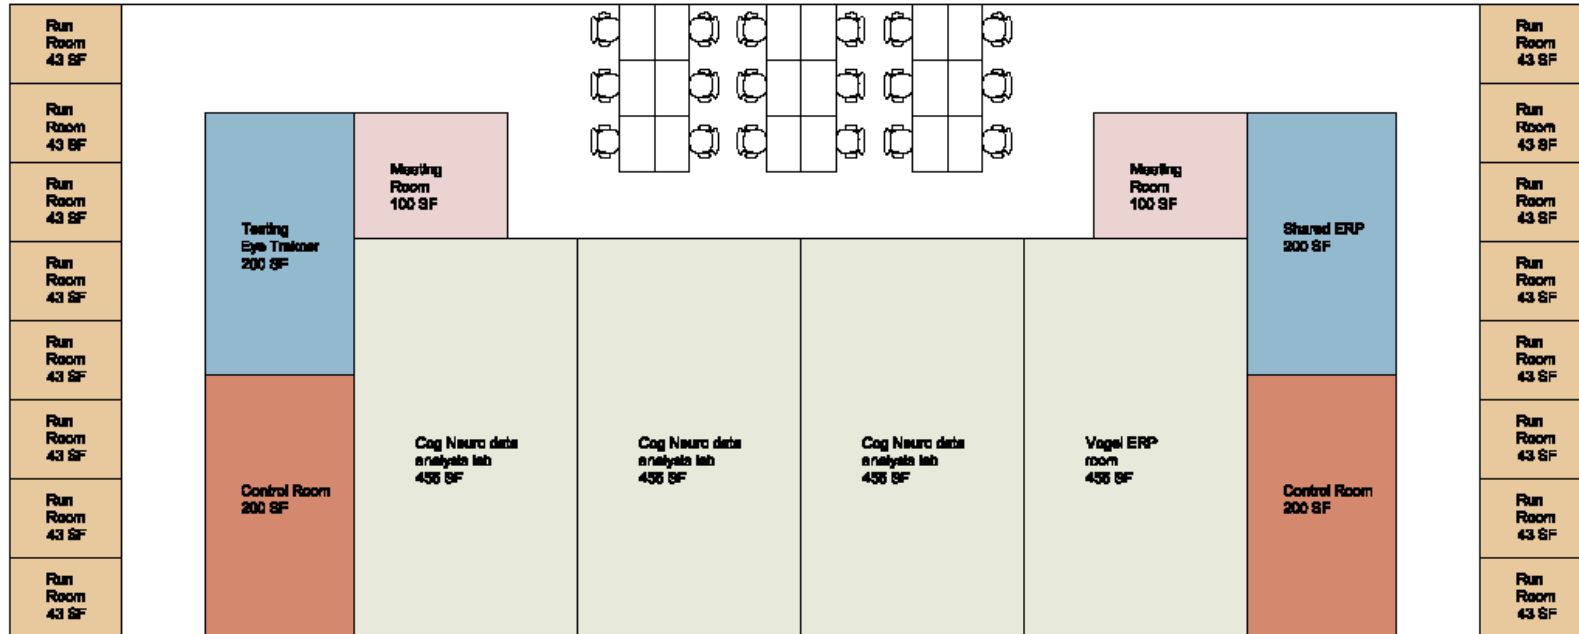

Cognitive Neuroscience  
 Dry Lab Cluster 1  
 Option A

HDR/THA  
 4/14/09

Cognitive Neuroscience  
 Dry Lab Cluster 1  
 Option A

HDR/THA  
 4/14/09

**Cognitive Neuroscience  
Dry Lab Cluster 1  
Option C**

**HDR/THA  
4/14/09**

1. Proportion of one projection run room modified for fit.
2. Kinematics lab proportion modified.
3. Large run room is undersized.
4. No private offices for lab staff shown.
5. No meeting rooms shown.