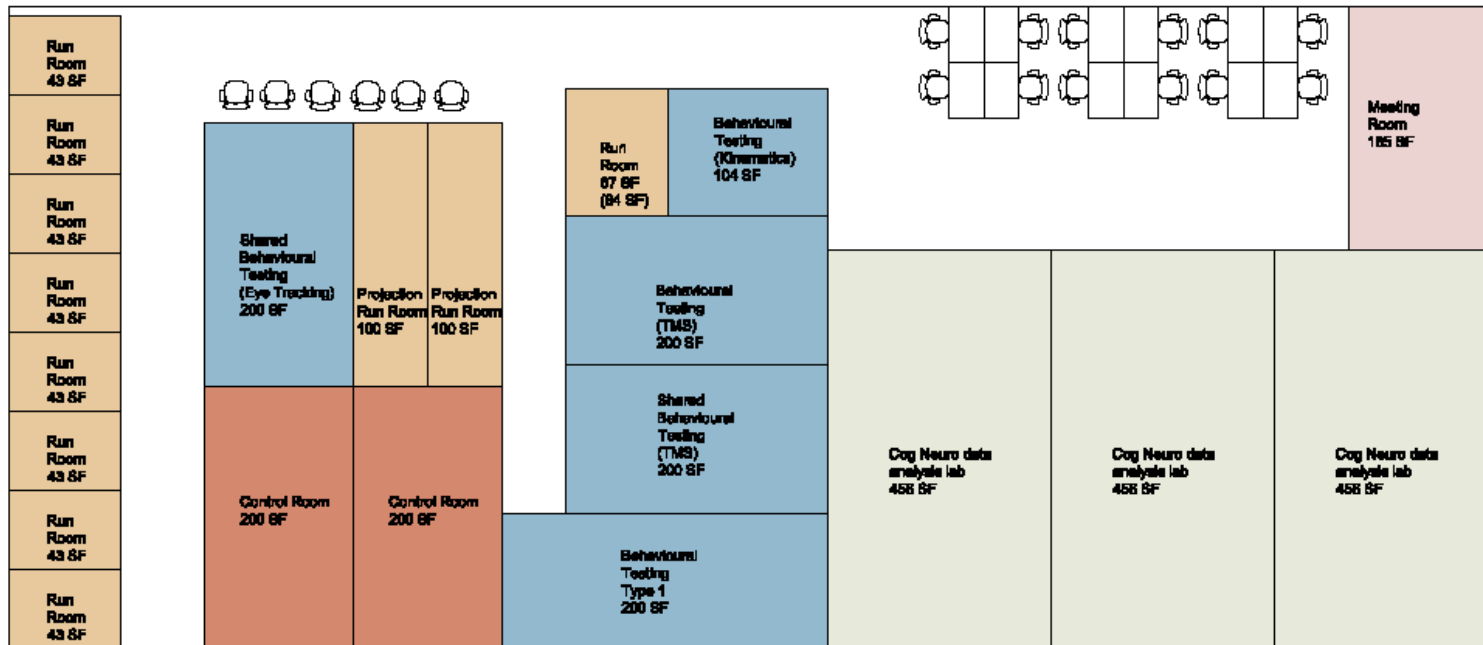

Cognitive Neuroscience
Dry Lab Cluster 2
Option B

HDR/THA
4/14/09