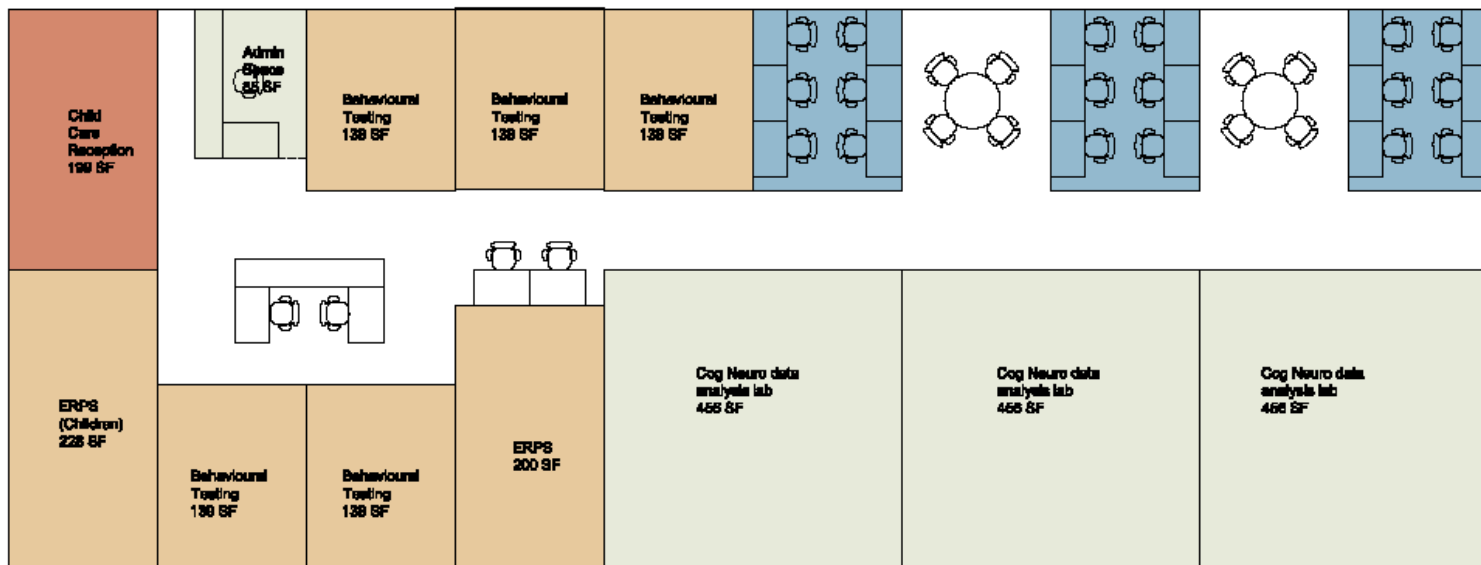

**HDR/THA  
4/14/09**

1. Proportion of one projection run room modified for fit.
2. Kinematics lab proportion modified.
3. Large run room is undersized.
4. No private offices for lab staff shown.
5. No meeting rooms shown.

Cognitive Neuroscience  
 Dry Lab Cluster 2  
 Option A

HDR/THA  
 4/14/09

Cognitive Neuroscience  
 Dry Lab Cluster 2  
 Option B

HDR/THA  
 4/14/09

Cognitive Neuroscience  
 Dry Lab Cluster 3  
 Option A