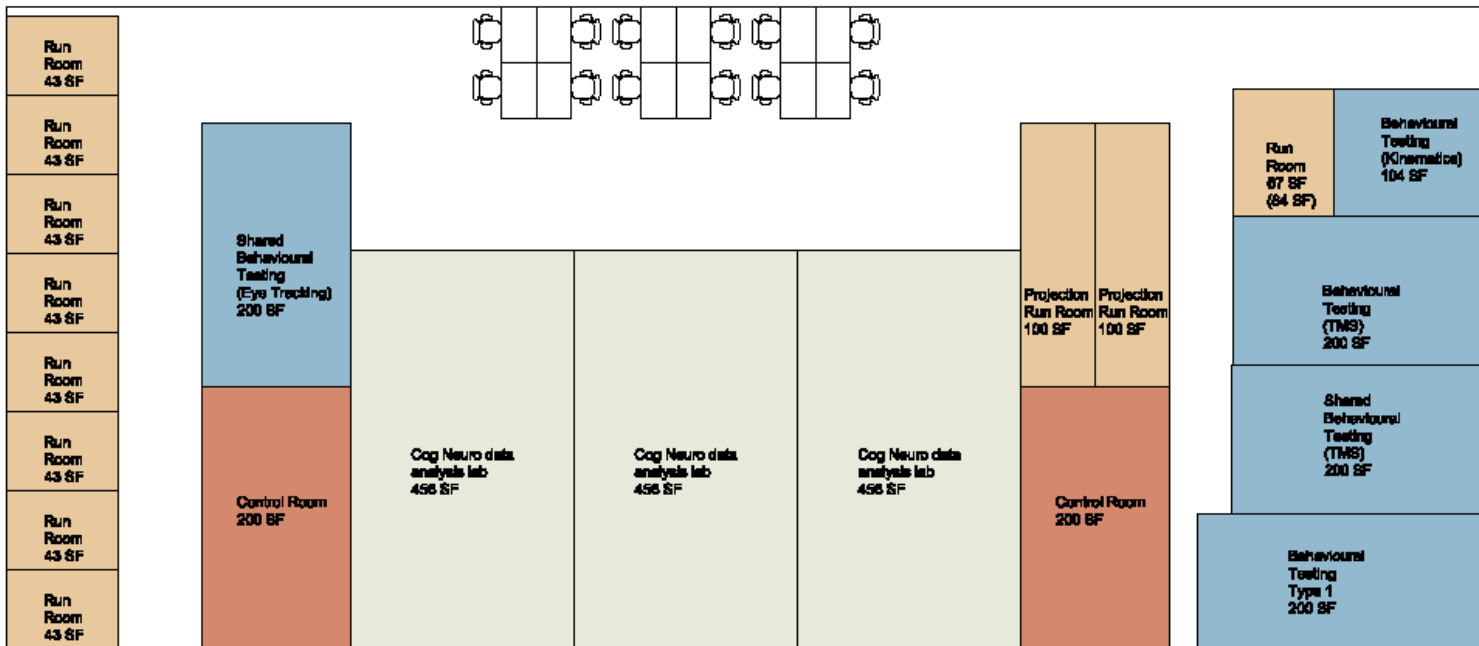

Cognitive Neuroscience  
 Dry Lab Cluster 1  
 Option A

HDR/THA  
 4/14/09

Cognitive Neuroscience  
 Dry Lab Cluster 1  
 Option A

HDR/THA  
 4/14/09

**Cognitive Neuroscience  
Dry Lab Cluster 1  
Option C**

**HDR/THA  
4/14/09**

1. Proportion of one projection run room modified for fit.
2. Kinematics lab proportion modified.
3. Large run room is undersized.
4. No private offices for lab staff shown.
5. No meeting rooms shown.